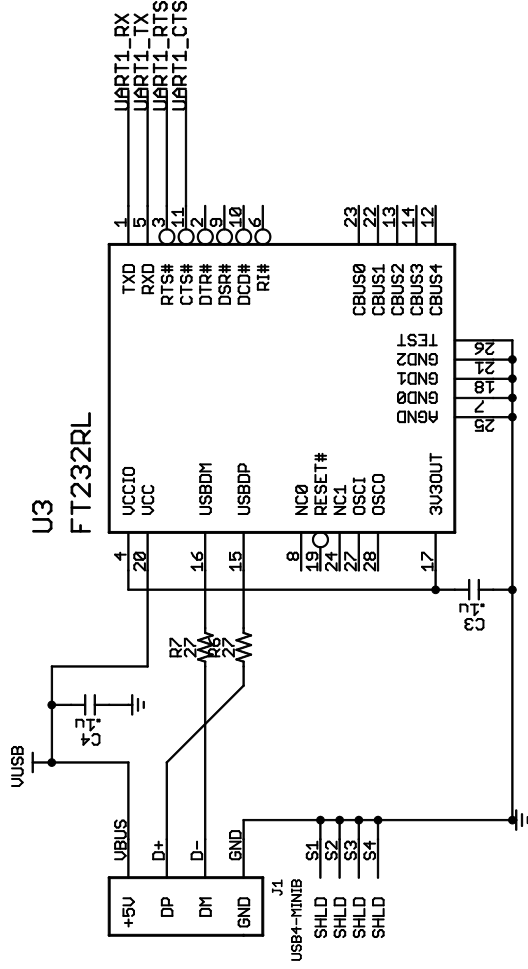

RedBee Dev

TITLE: dev

Date: 6/30/2009 09:24:15

Sheet: 2/3