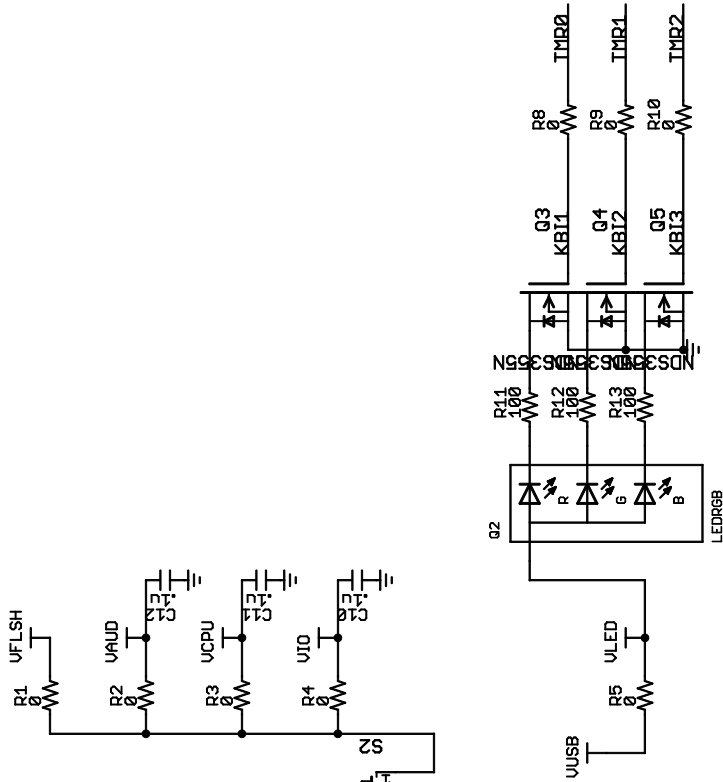

RedBee Dev

TITLE: dev

Date: 6/30/2009 09:24:15

Sheet: 2/3