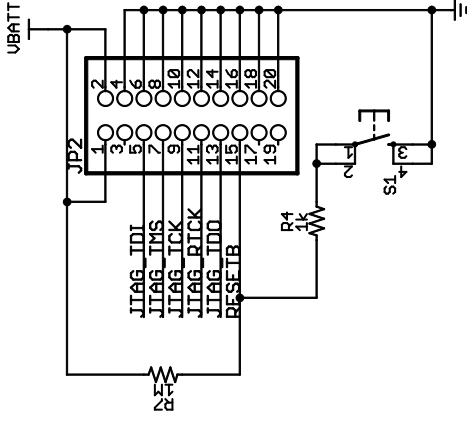

Copyright 2009 Redwire, LLC
All rights reserved

RedBee Module

TITLE: mc13224v

Date: 6/30/2009 09:18:28

Sheet: 2/2