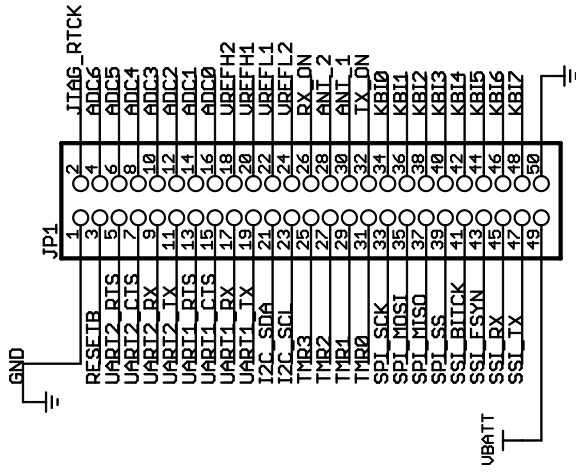

# RedBee Module

TITLE: mc13224v

Date: 6/30/2009 09:18:28

Copyright 2009 Redwire, LLC  
 All rights reserved

# RedBee Module

TITLE: mc13224v

Date: 6/30/2009 09:18:28

Sheet: 2/2